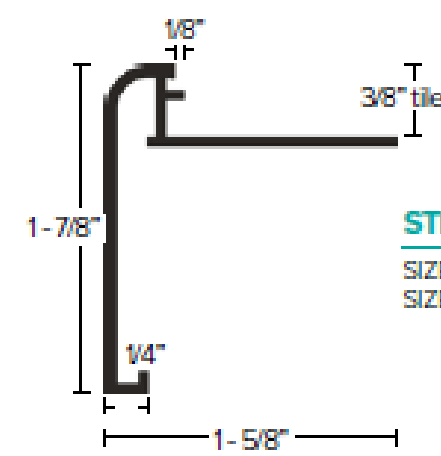

R SHAPE edgetek

SIZE: 5/16 Tile	R 516 EA	Compare to: RO 80 AE
SIZE: 5/16 Tile	R 516 EN	Compare to: RO 80 AT
SIZE: 5/16 Tile	R 516 BBDA	Compare to: RO 80 ACG
SIZE: 5/16 Tile	R 516 BRZ	
SIZE: 3/8 Tile	R 38 EA	Compare to: RO 100 AE
SIZE: 3/8 Tile	R 38 EN	Compare to: RO 100 AT
SIZE: 3/8 Tile	R 38 BBDA	Compare to: RO 100 ACG
SIZE: 3/8 Tile	R 38 BRZ	

Q SHAPE edgetek

SIZE: 5/16 Tile	Q 516 EA	Compare to: Q 80 AE
SIZE: 5/16 Tile	Q 516 EN	Compare to: Q 80 AT
SIZE: 5/16 Tile	Q 516 BBDA	Compare to: Q 80 ACG
SIZE: 5/16 Tile	Q 516 BRZ	
SIZE: 3/8 Tile	Q 38 EA	Compare to: Q 100 AE
SIZE: 3/8 Tile	Q 38 EN	Compare to: Q 100 AT
SIZE: 3/8 Tile	Q 38 BBDA	Compare to: Q 100 ACG
SIZE: 3/8 Tile	Q 38 BRZ	

FINISH CODES

EA	Etched Aluminum	EBLK	Etched Black
BRZ	Etched Bronze	WHITE	
EN	Etched Nickel	PERGAMON	
EB	Etched Brass	GREY	

CERAMIC TRIMS & TRANSITIONS

STAIR NOSING

SIZE: 5/16 Tile	TS 516 EN
SIZE: 3/8 Tile	TS 38 EA
SIZE: 3/8 Tile	TS 38 EN

TILE TO LVT edgetek

SIZE: 5/16 Tile	TLVT 516 EA
SIZE: 5/16 Tile	TLVT 516 EN
SIZE: 3/8 Tile	TLVT 38 EA
SIZE: 3/8 Tile	TLVT 38 EN
SIZE: 3/8 Tile	TLVT 38 BRZ

CARPET TUCK edgetek

SIZE: 5/16 Tile	CT 516 EA	Compare to: AETK 80
SIZE: 5/16 Tile	CT 516 EN	Compare to: ATK 80 AT
SIZE: 3/8 Tile	CT 38 EA	Compare to: AETK 100
SIZE: 3/8 Tile	CT 38 EN	Compare to: ATK 100 AT
SIZE: 3/8 Tile	CT 38 BRZ	