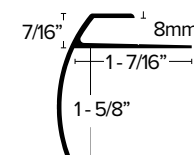

LVT 618 Stair Nosing
8MM LVT TRIM FOR STAIR NOSE IN 1-5/8" DROP.
FINISH: EA, EN, BRZ