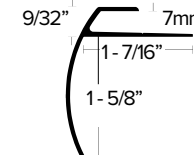

LVT 612 Stair Nosing
7MM LVT TRIM FOR STAIR NOSE IN 1-5/8" DROP.
FINISH: EA, EN, BRZ