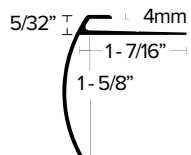

LVT 630 Stair Nosing
3MM LVT TRIM FOR STAIR NOSE IN 1-5/8" DROP.
FINISH: EA, EN, BRZ

LVT 606 Stair Nosing
4MM LVT TRIM FOR STAIR NOSE IN 1-5/8" DROP.
FINISH: EA, EN, BRZ