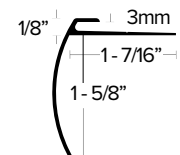

LVT 625 Stair Nosing
2.5MM LVT TRIM FOR STAIR NOSE IN 1-5/8" DROP.
FINISH: EA, EN, BRZ, EBLK