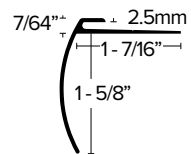

STAIR SOLUTIONS