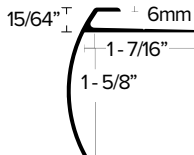

LVT 604 Stair Nosing
6MM LVT TRIM FOR STAIR NOSE IN 1-5/8" DROP.
FINISH: EA, EN, BRZ