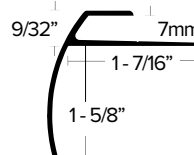

LVT 622 Stair Nosing
12MM LVT TRIM FOR STAIR NOSE IN 1-5/8" DROP.
FINISH: EA, EN, BRZ, EBLK