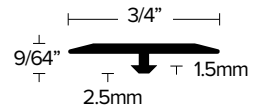

# JOINERS

**LVT 102** LVT T-molding  
 JOIN LVT OF SAME HEIGHT WHERE SEAM IS NEEDED. 2.5MM BARBED LEG.  
 FINISH: EA, EN, BRZ

**LVT 103** LVT Joiner  
 JOIN LVT OF 3MM HEIGHT WHERE SEAM IS NEEDED.  
 FINISH: EA, EN, BRZ