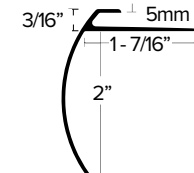

LVT 610 Stair Nosing (long)
5MM LVT TRIM FOR STAIR NOSE IN 2" DROP.
FINISH: EA, EN, BRZ